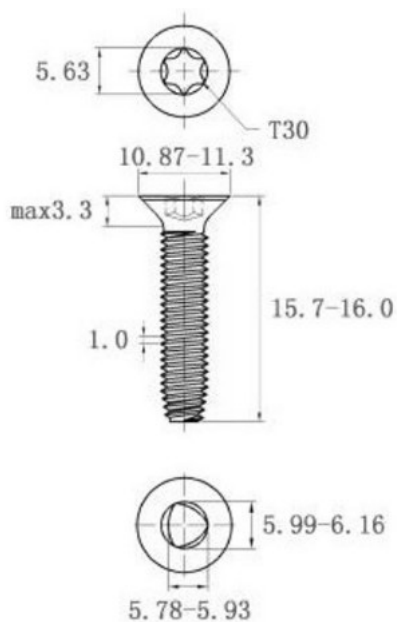

PRODUCT SHEET

Description:

Self-Tapping Screw CSK, Carbon Steel, M6x16mm, Torx 30, F/ "Sigs" Partition

Item number:

12.04.315-0

Units	Box	Carton	HS Code	Barcode
Pcs.		1200	7318155290	
				5704866518956

SISO A/S